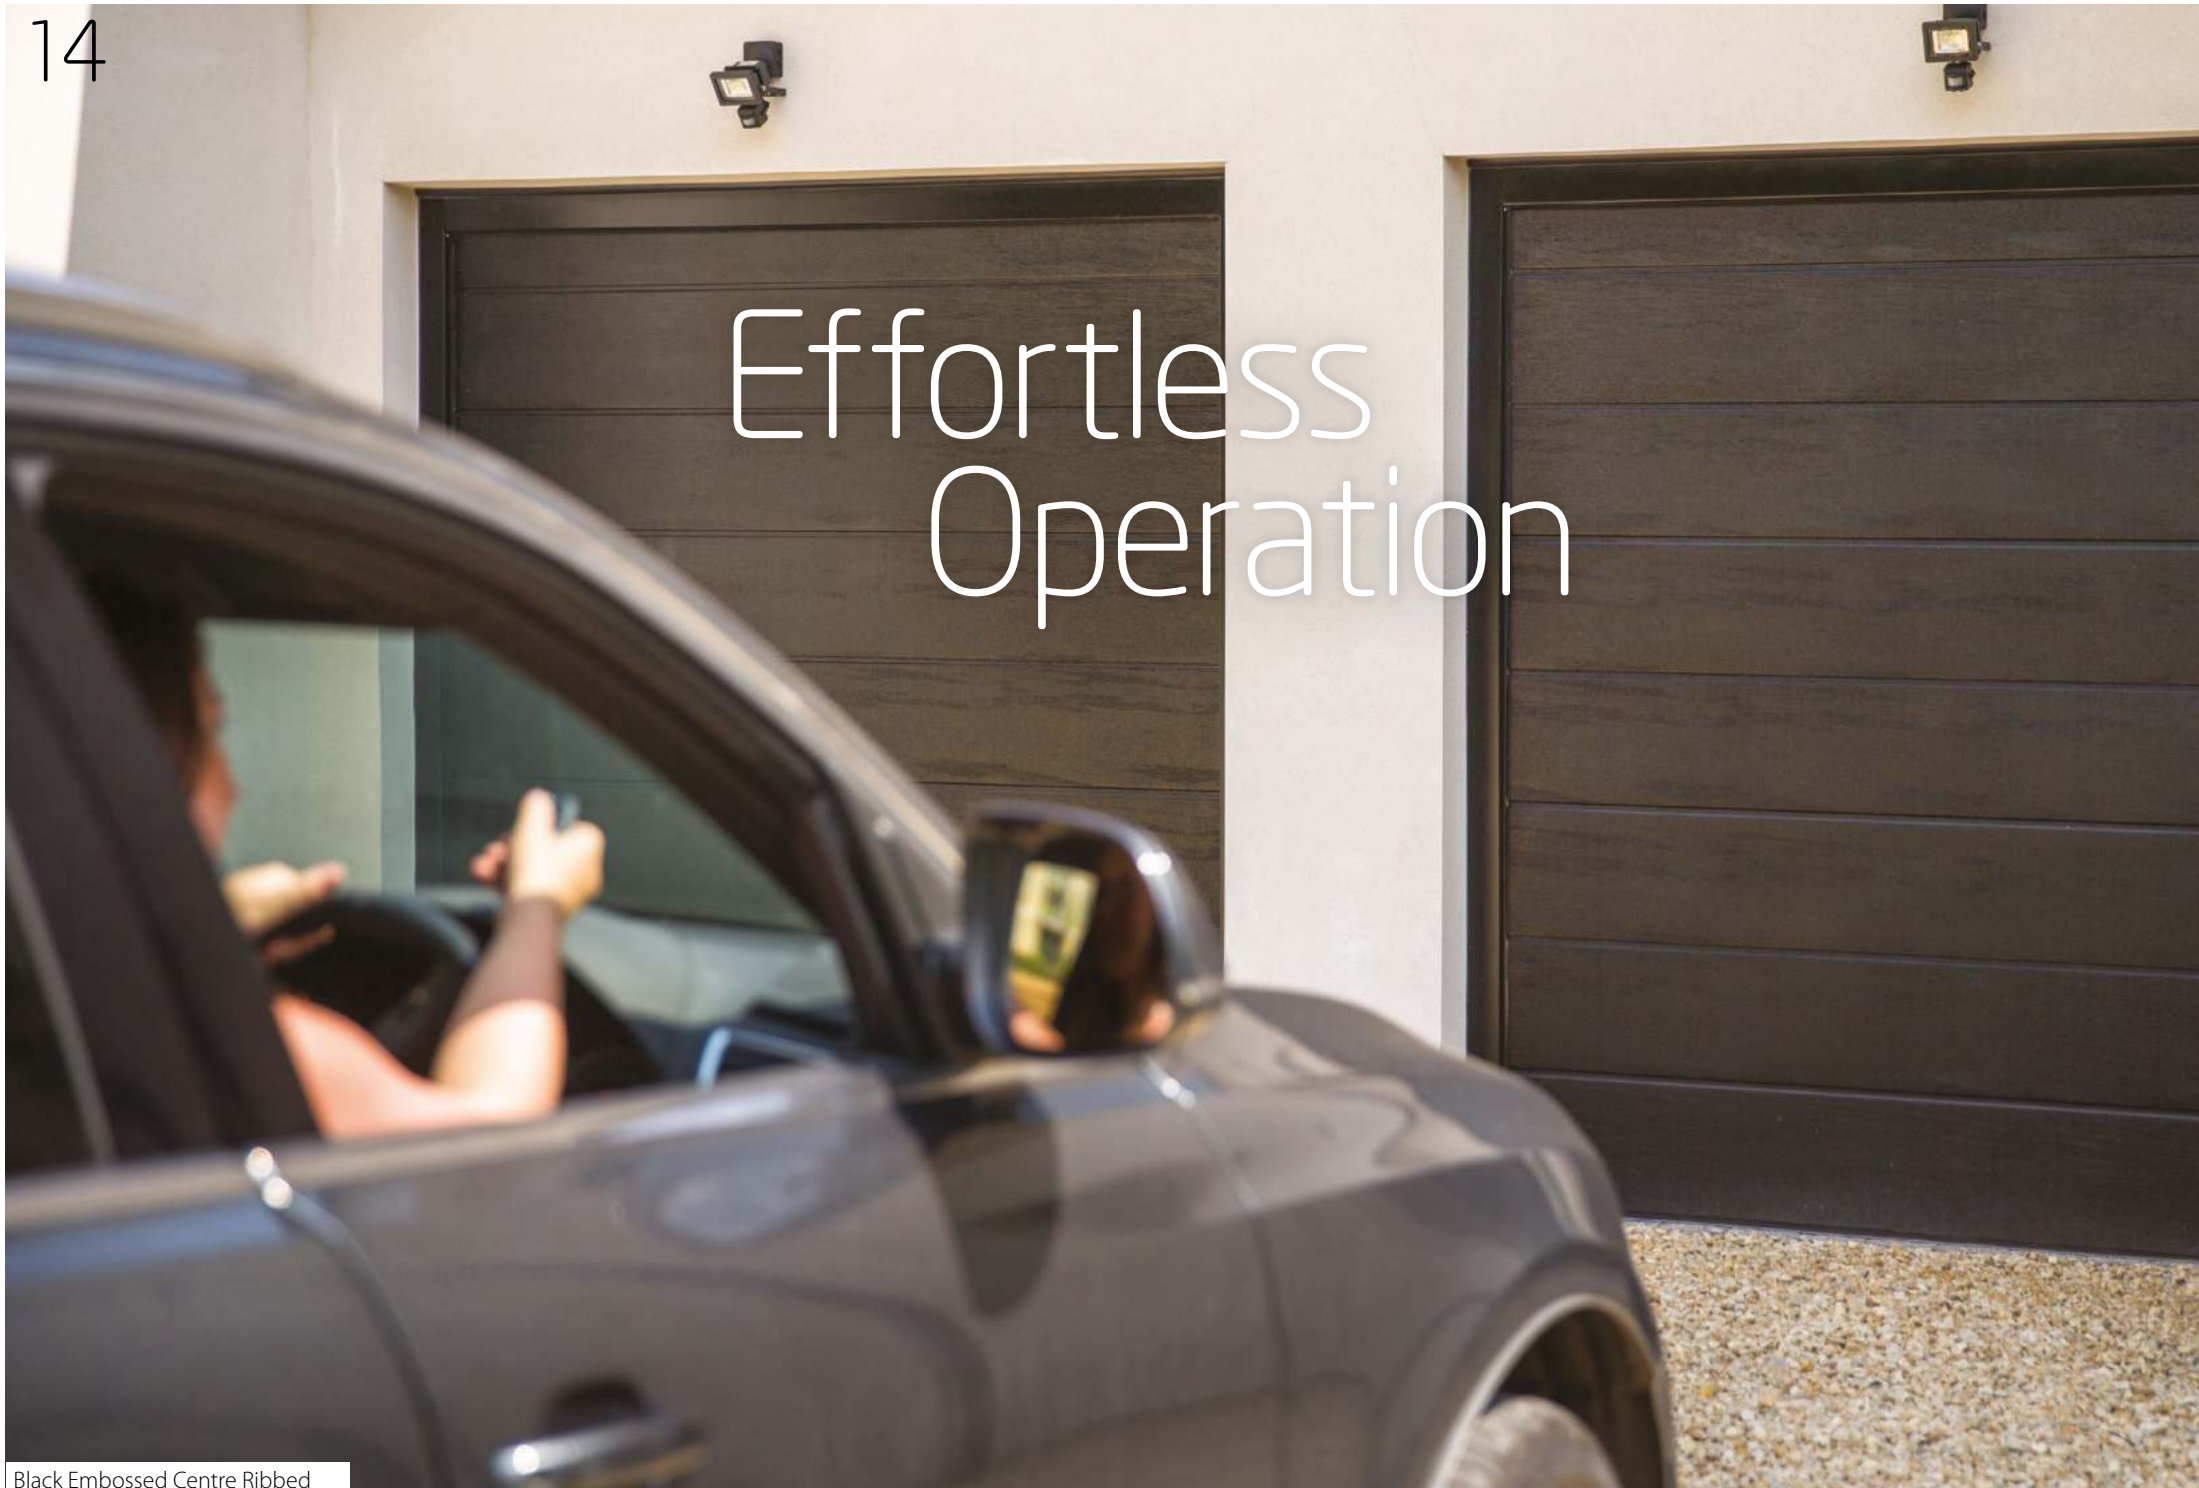

Effortless Operation