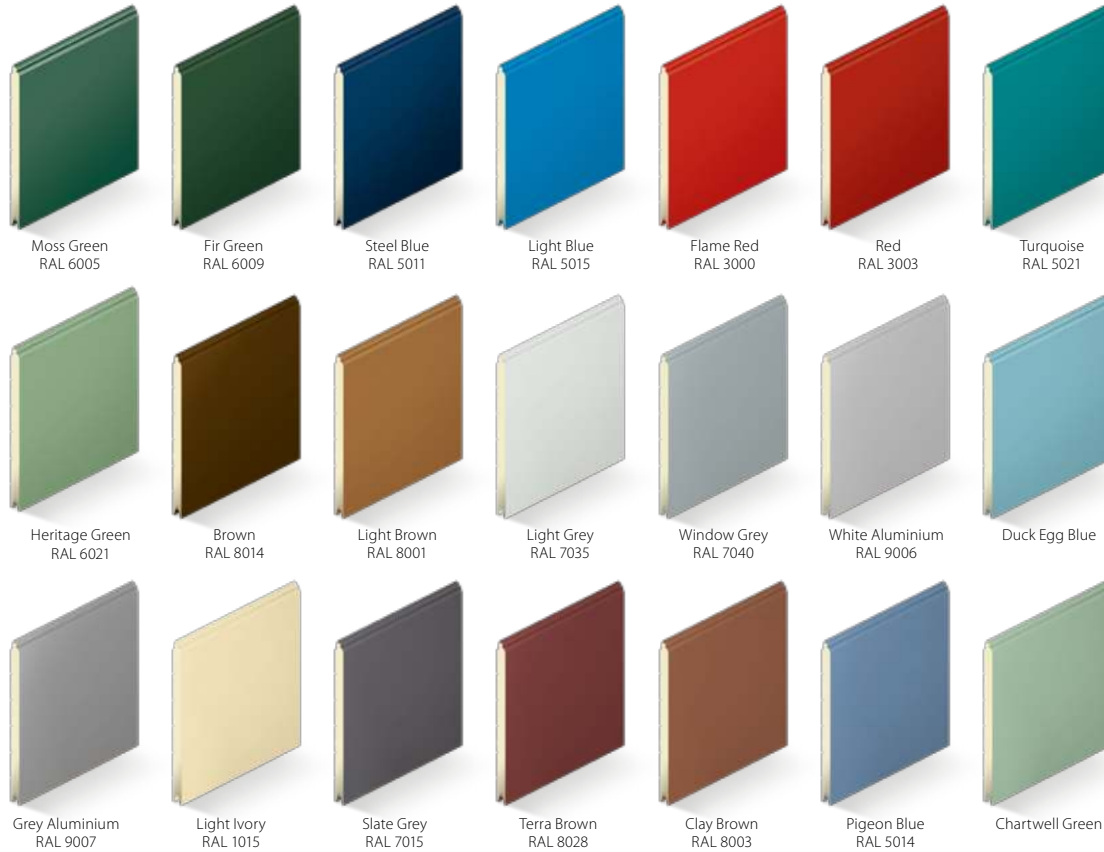

Georgian Cassette

Centre Ribbed

Ribbed

Un-Ribbed
(Smooth only)**NEW**
Vertical Rib

2 Finish

Next, choose your finish.

Whether you go for smooth or embossed, you'll love the finished look.

Smooth

Classic Colours

Metallic Colours

Painted panels not available on Georgian Cassette in smooth

Standard Colours - Free of charge

Foiled Woodgrains

Available in Centre Rib and Un-Ribbed

*Colour availability varies depending on the type of panel and finish