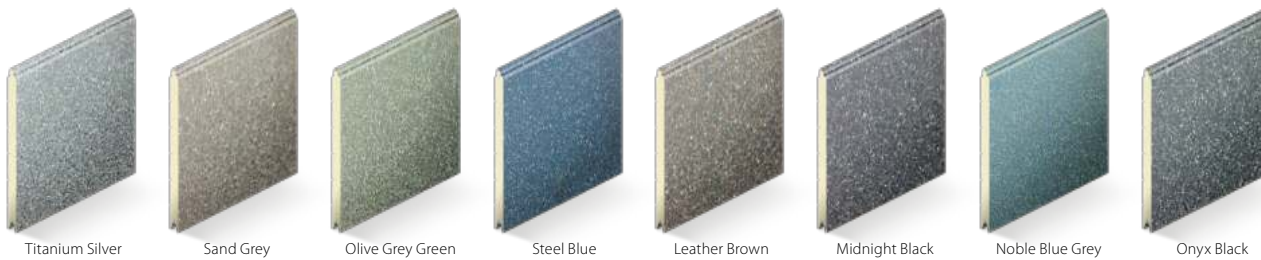

Anthracite Dura with Circular Stainless Steel Windows

Stunning options for any home.

Choose your new garage in 4 simple steps:

1 Panel design

Begin by choosing from our 5 elegant panel types. If you're looking to achieve a traditional style we have the popular Georgian cassette, or for a more contemporary appearance, how about the centre ribbed or un-ribbed panels?

Georgian Cassette

Centre Ribbed

Ribbed

Un-Ribbed
(Smooth only)**NEW**
Vertical Rib

2 Finish

Next, choose your finish.

Whether you go for smooth or embossed, you'll love the finished look.

Smooth

Embossed

This is where you can truly create your ideal garage door. Available in any RAL colour or BS colour, SeceuroGlide Sectionals provide the opportunity to match your door to your windows, front door or even your car! Here are some of our most popular finishes, including our metallic colours.

Classic Colours

Metallic Colours

Painted panels not available on Georgian Cassette in smooth

Standard Colours - Free of charge

Foiled Woodgrains

Available in Centre Rib and Un-Ribbed

*Colour availability varies depending on the type of panel and finish