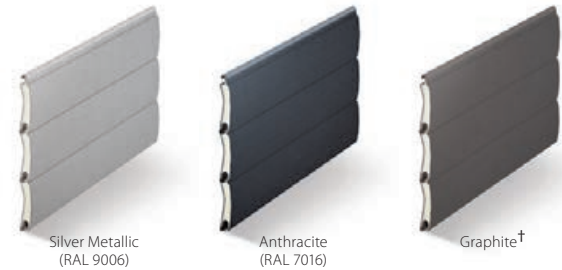

Traditional YR

Looking for something special?
 With over 40 other wood effect finishes also available, SeceuroGlide Roller Garage Doors offer a finish to match any home. 

Heritage YR

Contemporary YR

Painted Woodgrains YR