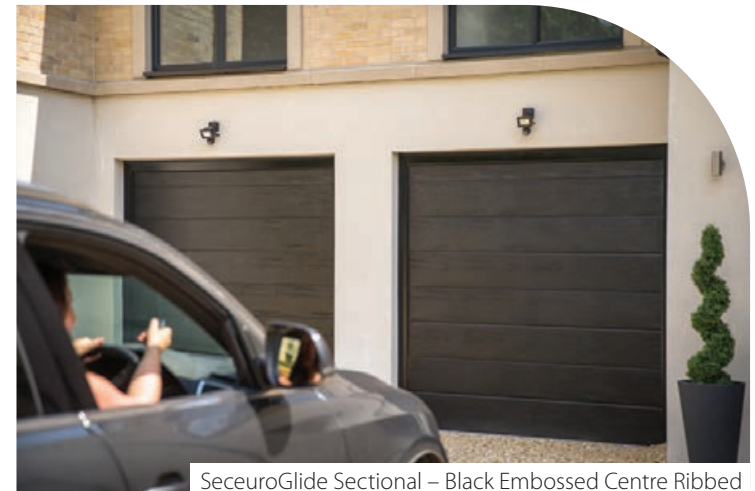

A selection of glazing options, including stylish porthole windows are available, providing the perfect answer for homeowners looking to incorporate natural light into their garage.

For further information, please visit:
www.seceuroglide.co.uk

Attractive Security Solutions for the Rest of your Home

Our homes are not simply the place in which we live; they are our most precious assets and a haven from the world outside. Research has shown that houses without any form of security are three times as likely to be broken into than homes with security systems.

However, securing your property doesn't mean turning your home into an unappealing fortress. The SeceuroShield range of made-to-measure physical security products has been specifically developed to provide an attractive, effective answer to the growing need for protection from vandalism and burglary.

Consisting of roller shutters, retractable gates and removable window bars, the SeceuroShield products have been engineered to allow simple, discreet integration into residential homes; bolstering security and deterring would-be intruders.

For further information, please visit:
sws.co.uk/commercial/physical-security/

SeceuroGlide Sectional – Black Embossed Centre Ribbed