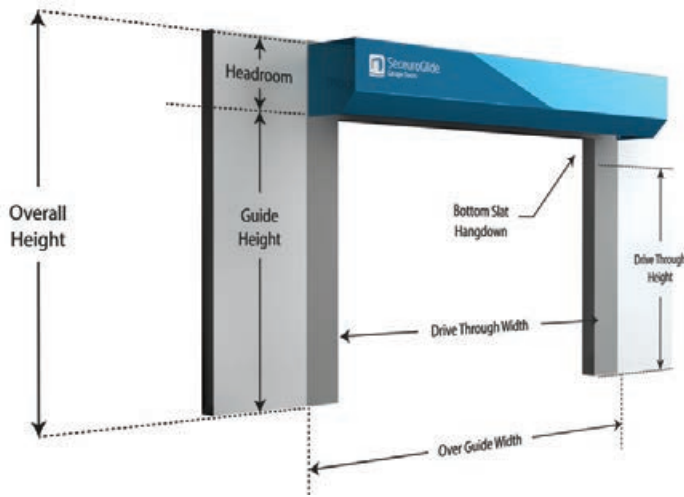

Important information.

Fitting information.

Headroom & Fitting Requirements

SeceuroGlide Original and SeceuroGlide Excel require a minimum of 300 mm headroom for doors up to 2500 mm in opening height and 350 mm headroom for doors up to 3500 mm in opening height. SeceuroGlide Manual requires a minimum headroom of 300 mm. SeceuroGlide Compact requires just 205 mm headroom for doors with an opening height up to 2150 mm.

External Doors

In applications where the door is installed externally the remote control system must be installed either inside the garage or in a waterproof box (not included). The Bottom Slat Transmitter must always be installed on the internal face of the door and is not suitable for applications where it will be exposed to weather or excessive moisture due to condensation. A higher IP rated Bottom Slat Transmitter is available at a surcharge.

Product Restrictions

SeceuroGlide Excel is not available as supply only as it must be fitted by a trained installer. SeceuroGlide Excel doors must always be internally fitted. If the coil needs to be fitted within the opening then an upgraded version of the end plate is available for a surcharge. The low level external override option is not available for SeceuroGlide Excel. All SeceuroGlide Excel doors are supplied with 90 mm guide rails. SeceuroGlide Manual can only be fitted internally and is not available with a hood or fascia.

Important information.

Extreme Weather Conditions

- High winds and high temperatures on double doors can cause increased deflection of the door. It is the installer's responsibility to ensure that the door is spaced off the wall sufficiently to allow for door movement during these extreme weather conditions.
- Darker coloured double doors that are exposed to significant direct sunlight may be susceptible to expansion which may interfere with the operation of the door.
- If a door is situated in an exposed location and subjected to very high winds and driving rain, the SeceuroGlide range does not guarantee against water ingress. As part of the product's testing for the CE or UKCA marking, the product has not been tested against this and as such is classified as NPDP (No Performance Declared).
- Whilst the garage door profiles are primed and coated for the external environment – any doors fitted in coastal environments may be at risk of deterioration due to the weather conditions. Ensure you keep your door clean and follow the instructions for cleaning the door in the operating and maintenance instructions.
- In the event of extreme weather conditions, the vision slats will be susceptible to water ingress and may cause the door to move in extreme gales.

Colours & Powder Coating